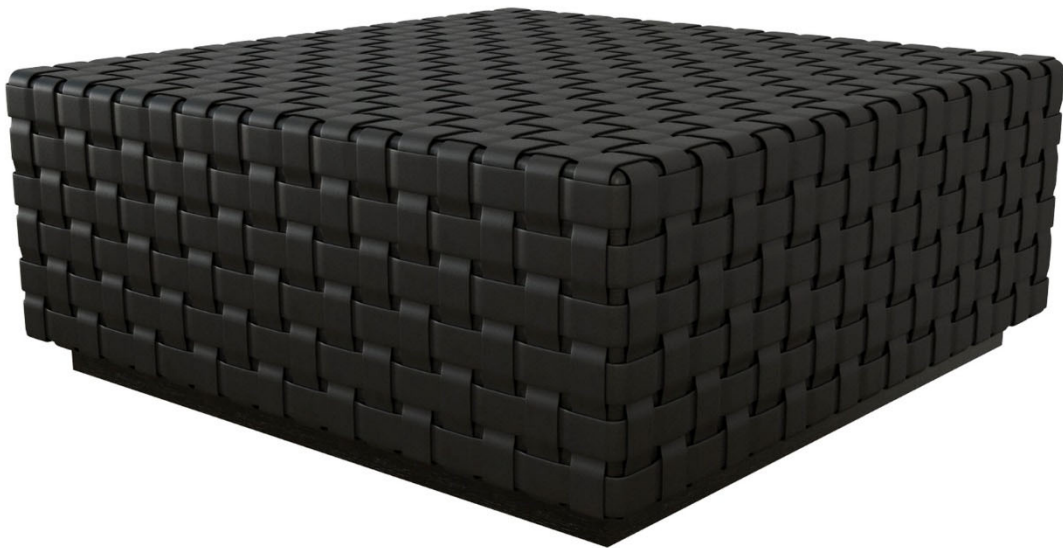

A L F R E D O  
P A R E D E S

**SEVILLA WOVEN LEATHER OTTOMAN**

Width 42" Depth 42" Height 17" (Width 107 Depth 107 Height 43 cm.)

As Shown Fabric: Black Woven Leather

As Shown Finish: Black Oak Base

*Features: Also Available in Brown Woven Leather*